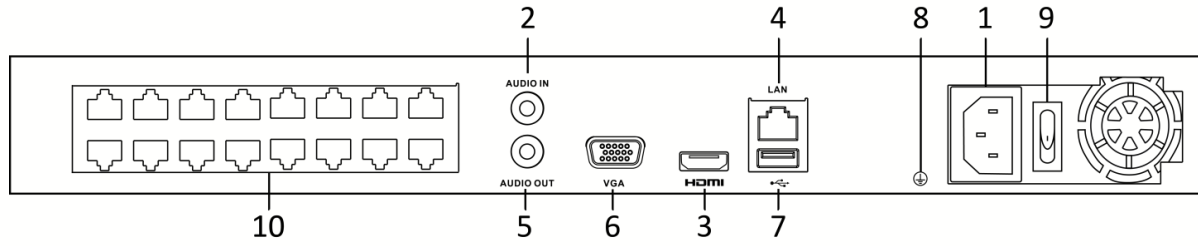

HD Transmission

- 1 self-adaptive 10/100/1000 Mbps network interface
- 16 independent PoE network interfaces are provided

Various Applications

- Centralized management of IP cameras, including configuration, information import/export, real-time information display, two-way audio, upgrade, etc.
- Connectable to smart IP cameras from Hikvision and the recording, playing back, and backing up of VCA alarms can be realized
- VCA detection alarm is supported
- Instant playback for assigned channel during multi-channel display mode
- Smart search for the selected area in the video; and smart playback to improve the playback efficiency
- Hik-Connect for easy network management

Dimensions

Index	Description	Index	Description
1	Power Supply	6	VGA Interface
2	Audio In	7	USB Interface
3	HDMI Interface	8	Ground
4	LAN Network Interface	9	Power Switch
5	Audio Out	10	Network Interfaces with PoE function (16 interfaces for HWN-4216MH-16P)